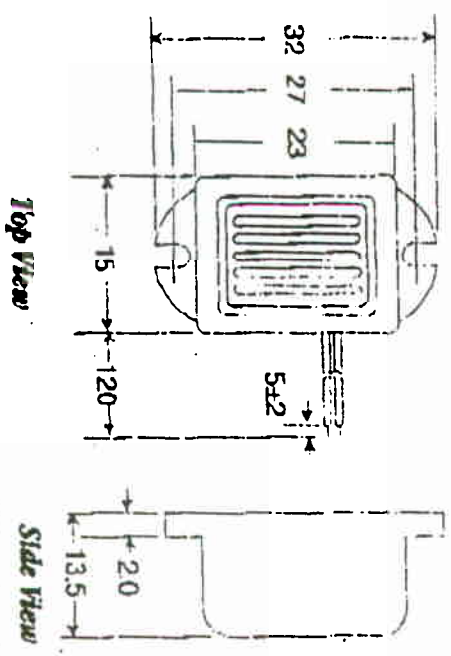

DB

NEW PRODUCTS

DB-E638 Series Mechanical Buzzer

Color Black
ABS Housing Material
Leads with Terminals
140C

ELECTRICAL SPECIFICATIONS

Model No.	63S1030	63S1060	63S1090	63S1120	63S1240
Operating Voltage	(VDC) 2-4	(VDC) 4-8	(VDC) 6-12	(VDC) 9-15	(VDC) 15-27
Rated Voltage	(VDC) 3	(VDC) 6	(VDC) 9	(VDC) 12	(VDC) 24
Max. Rated Current	(mA) 70	(mA) 25	(mA) 75	(mA) 30	(mA) 30
Min. Sound Output	(dB(A) @ 30cm)	400 ± 10%		Single	
Frequency	(Hz)	-10 - +60		9	
Tone Pattern					
Operating Temperature	(°C)				
Weight	(gms.)				

* Value applying at rated voltage

DIMENSIONS

All dimensions are in mm

* For the general order or assembly, please refer to the product manual for details. DB Products Ltd. reserves the right to modify the product without notice.